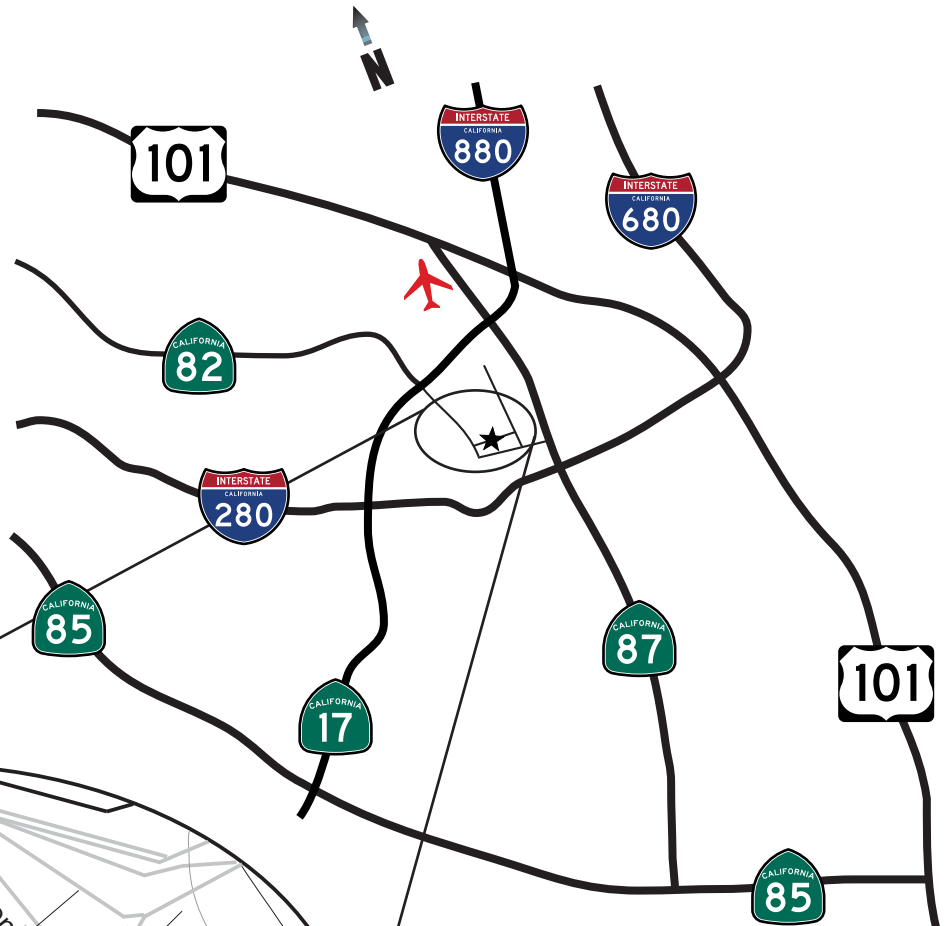

## Directions to the J. Lohr San Jose Wine Center

**J. LOHR SAN JOSE  
WINE CENTER**  
1000 LENZEN AVE.  
SAN JOSE, CA 95126  
(408) 918-2160

**J. LOHR**  
VINEYARDS & WINES

### **FROM SAN FRANCISCO AND COMMUNITIES NORTH:**

From 101 south to 880 south,  
turn left at the Santa Clara/Alameda exit, 1 mile  
on The Alameda turn left onto Lenzen Ave.,  
we are on the right  
From 280 south to 880 north,  
turn right at The Alameda exit,  
1 mile on The Alameda turn left onto  
Lenzen Ave. Our winery is on the right after the Avalon  
Bay apartments

### **FROM SAN JOSE AND COMMUNITIES SOUTH:**

From 101 north to 85 north to 87 north,  
or take 85 north to 87 north,  
stay on 87 until you pass under 280 near  
downtown San Jose,  
take the Santa Clara/Julian Street exit,  
Exit Julian St. and turn left,  
turn right onto The Alameda,  
take the first right onto Lenzen Ave. Our winery is  
on the right after the Avalon Bay apartments.