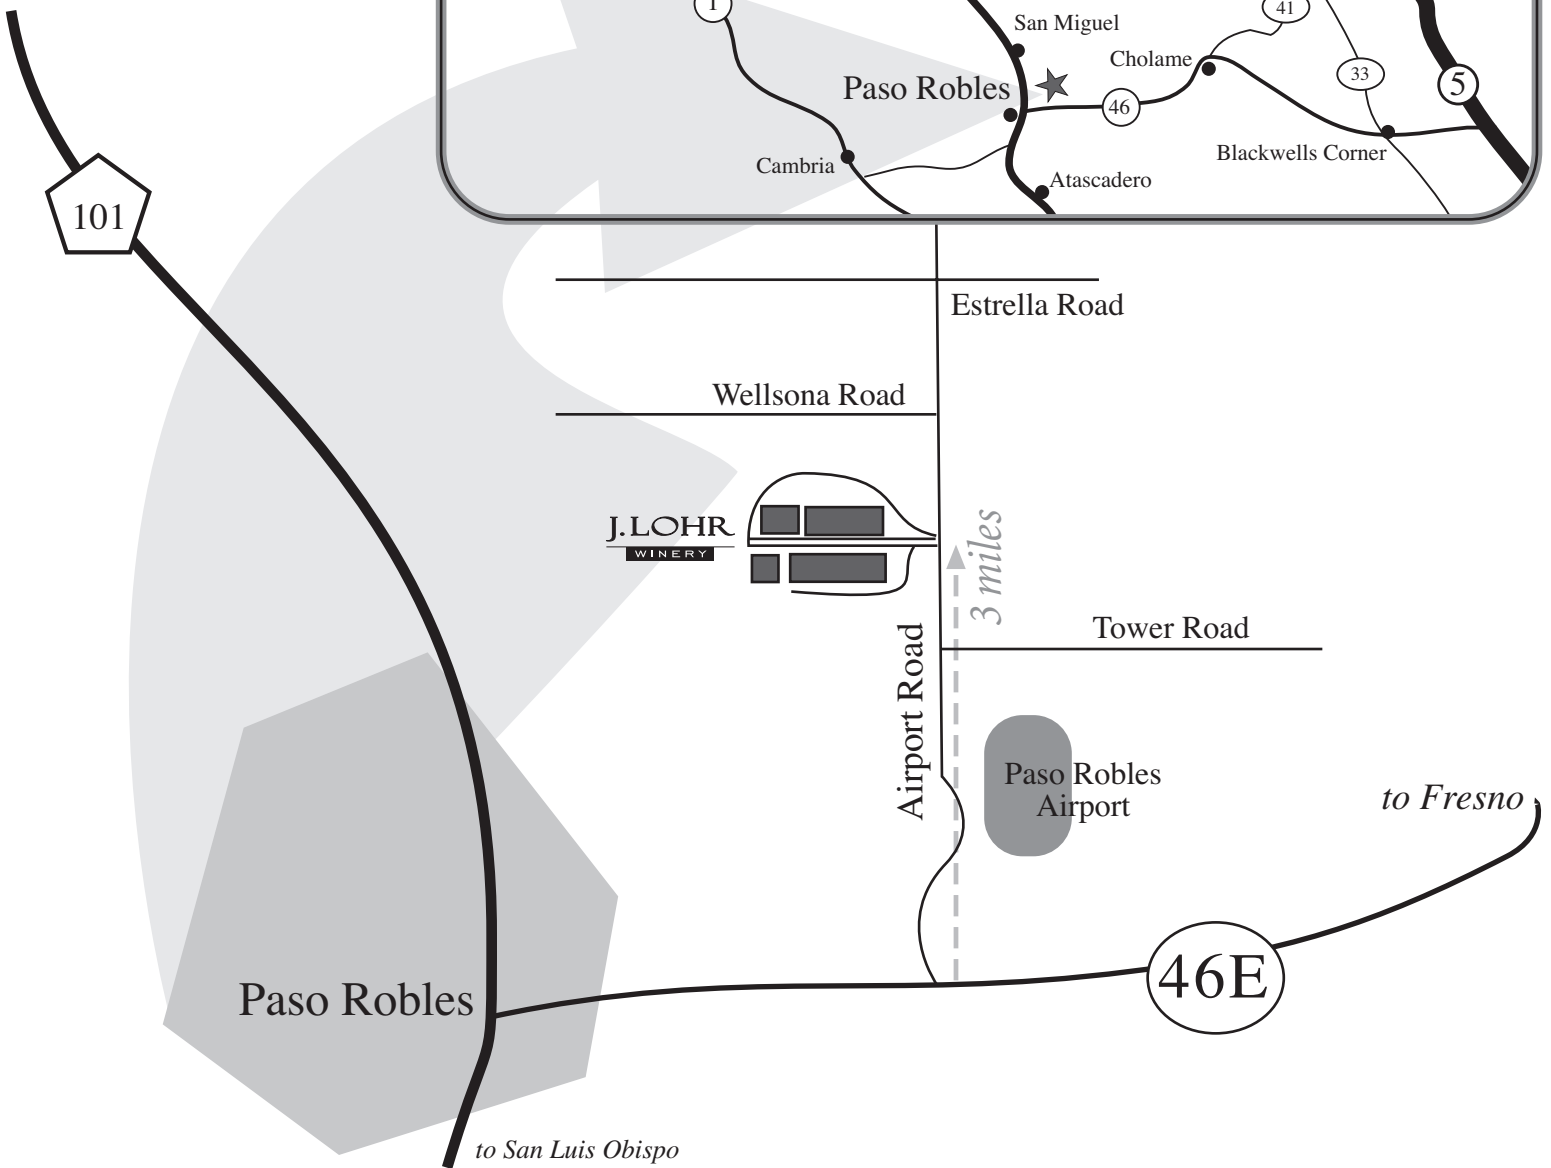

to San Jose

to San Luis Obispo

to Fresno

**Directions to J. Lohr @ Paso Robles** **J. LOHR**  
 VINEYARDS & WINES  
 6169 Airport Road Paso Robles CA 93446 805.239.8900